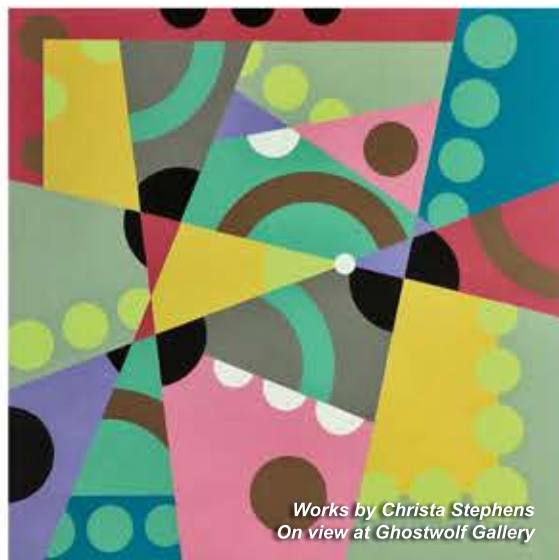

*Works by Christa Stephens
On view at Ghostwolf Gallery*

DOWNTOWN

516 ARTS
516 Central Ave SW - 242.1445 - 516arts.org

Hotel Andaluz
125 2nd Street NW - 242.9090 - hotelandaluz.com

Concetta D Gallery
20 First Plaza NW - 243.5066 - concettadgallery.com

Tortuga Gallery
901 Edith Blvd. SE - 506.0820 - tortugagallery.org

Harwood Art Center
1114 7th Street NW - 242.6367 - harwoodartcenter.org

OFFCenter Community Arts Project
808 Park Ave, SW - 247.1172 - offcenterarts.org

Sumner & Dene
517 Central NW - 842.1400 - sumnerdene.com

VSA - N4th Gallery
4904 Fourth Street NW - 345.2140 - vsartsm.org

THE HEIGHTS

The Gallery ABQ
8210 Menaul Blvd. NE - 292.9333 - thegalleryabq.com

Weyrich Gallery
2935 D Louisiana Blvd. NE - 883.7410 - weyrichgallery.com

Wright's Indian Art
2677 Louisiana NE - 266.0120 - wrightsgallery.com

*Not all galleries participate in
ARTScrawl events each month,
please check our listings for
gallery participation.*