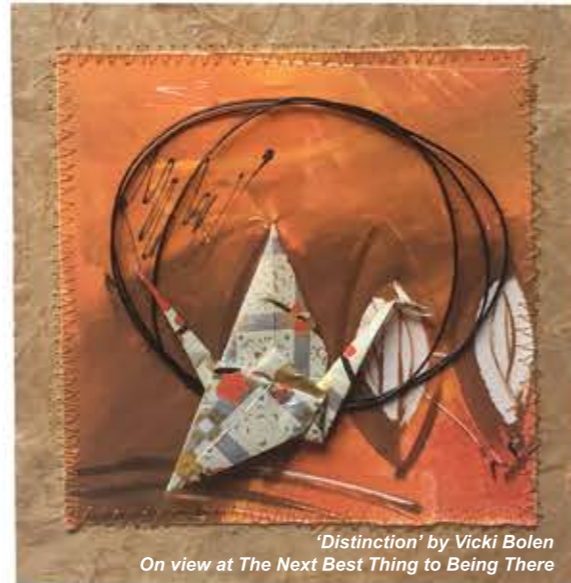

'Distinction' by Vicki Bolen
On view at The Next Best Thing to Being There

DOWNTOWN

1. **516 ARTS**
   516 Central Ave SW - 242.1445 - 516arts.org
2. **Hotel Andaluz**
   125 2nd Street NW - 242-9090 - hotelandaluz.com
3. **Concetta D Gallery**
   20 First Plaza NW - 243.5066 - concettadgallery.com
4. **Tortuga Gallery**
   901 Edith Blvd. SE - 506.0820 - tortugagallery.org
5. **Harwood Art Center**
   1114 7th Street NW - 242.6367 - harwoodartcenter.org
6. **OFFCenter Community Arts Project**
   808 Park Ave, SW - 247.1172 - offcenterarts.org
7. **Sumner & Dene**
   517 Central NW - 842.1400 - sumnerdene.com
8. **VSA - N4th Gallery**
   4904 Fourth Street NW - 345.2140 - vsartsm.org
9. ## THE HEIGHTS
10. **The Gallery ABQ**
    8210 Menaul Blvd. NE - 292.9333 - thegalleryabq.com
11. **Weyrich Gallery**
    2935 D Louisiana Blvd. NE - 883.7410 - weyrichgallery.com
12. **Wright's Indian Art**
    2677 Louisiana NE - 266.0120 - wrightsgallery.com

*Not all galleries participate in
ARTScrawl events each month,
please check our listings for
gallery participation.*