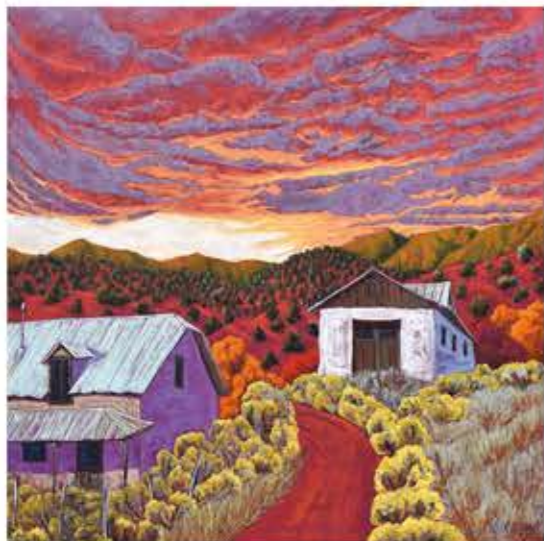

Saturday, January 20  
Route 66 ARTful Saturday

**Sumner & Dene**

517 Central NW - 842.1400 - sumnerdene.com

ARTful Saturday 1-3pm

Sumner & Dene is proud to announce its 2018 kick-off exhibit **New Year New Work** featuring two new artists to the gallery; watercolorist **Carol Carpenter**, known for her hollyhocks, and landscape painter **Jennifer Cavan**, known for her vibrant New Mexico landscapes and architecture. It's the gallery's first group show of the 2018 calendar with new works by **Angus Macpherson**, **Frank McCulloch**, **Phil Hulebak**, **Jeannie Sellmer**, **David Snow**, **David Zaintz** and **Mary Moore Bailey**.