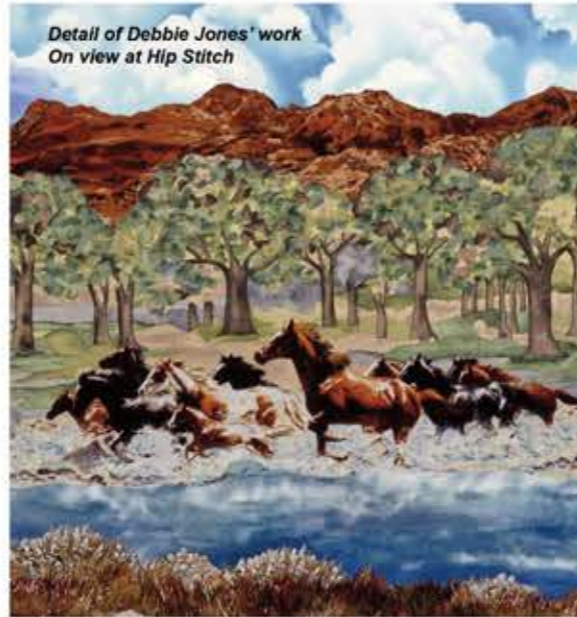

Detail of Debbie Jones' work
On view at **Hip Stitch**